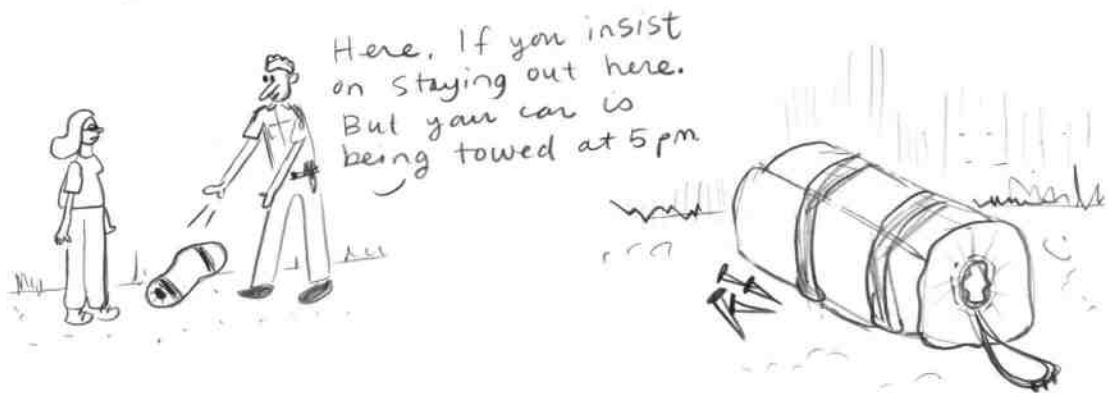

DAY 5

DAY 6

Day 7

<RING!>
<RING!>

The Downed Deer is a reference to a living thing who is vulnerable, and in a dangerous circumstance. This story came about from a scary thought I had while Max and I were driving from Gainesville, FL to Atlanta, GA a few years ago. The more I imagined what I would do if that ever really happened, the more I thought about who else would be in the story, the people who arrive to help or harm me. I added the character of the stalker after many viewing hours of the show "Obsessions: Dark Desires" where traumatized women tell their real-life experiences with extreme stalking. I've been thinking a lot about how I've lived my whole life in a defensive position to protect myself from men. I'm also grimly fascinated with the cold cases that involve people just seemingly disappearing from the world.